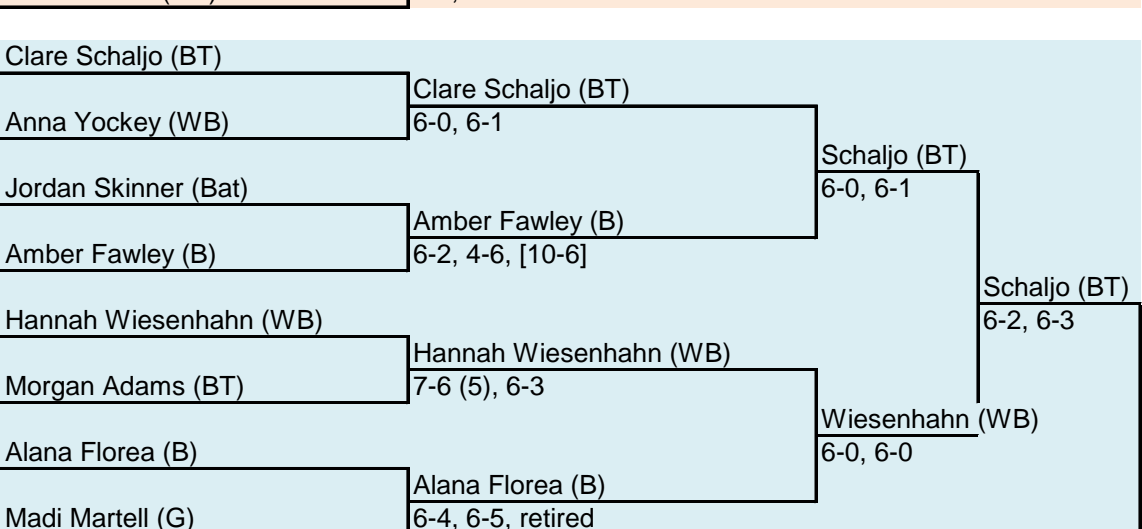

2011 SBC Tournament
Girls Singles
 First Singles
 Second Singles
 Third Singles

Wright (WB)
 6-2, 6-1

	1	2	3	4	5 Total	
Amelia	3	3	2	1		19
Bat	1	0				1
BT	2	1	1			7
Blan	3	1	0			5
CNE	0					0
EC	2	0				2
Fel	2	1	0			4
Gos	0					0
NR	1	0				1
WBr	2	2	1	1	1	18