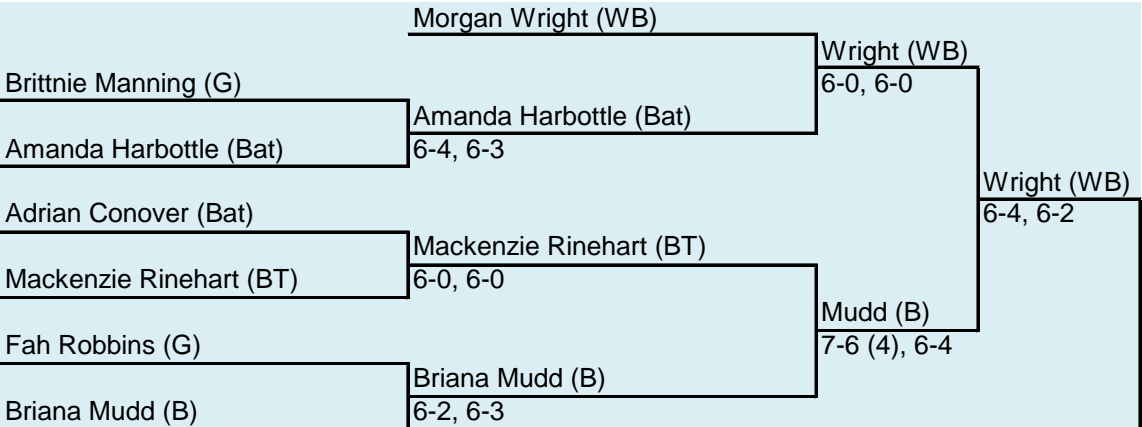

2011 SBC Tournament
Girls Singles
 First Singles
 Second Singles
 Third Singles

Wright (WB)
 6-2, 6-1

	1	2	3	4	5 Total	
Amelia	3	3	2	1		19
Bat	1	0				1
BT	2	1	1			7
Blan	3	1	0			5
CNE	0					0
EC	2	0				2
Fel	2	1	0			4
Gos	0					0
NR	1	0				1
WBr	2	2	1	1	1	18