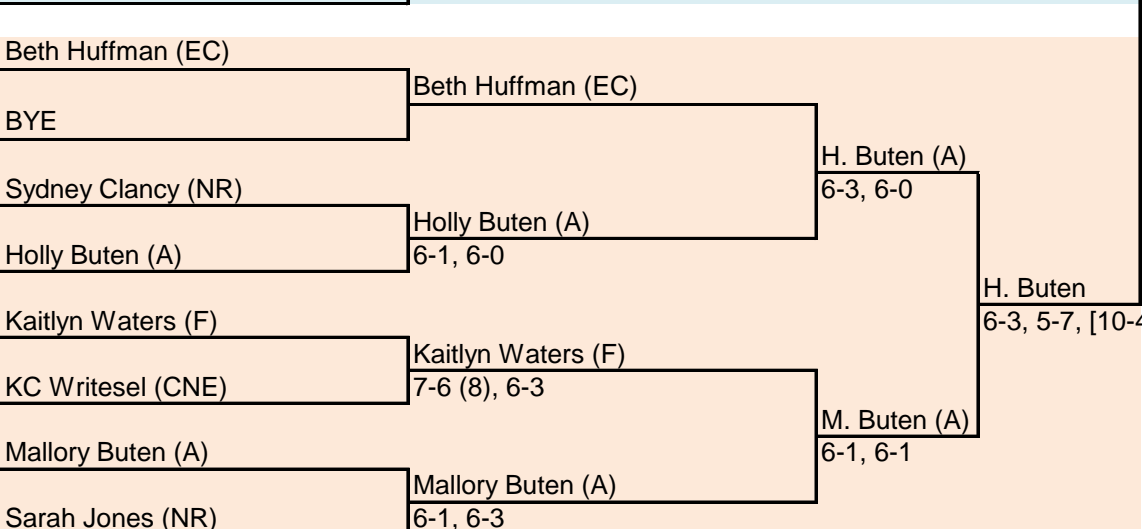

2011 SBC Tournament
Girls Singles
 First Singles
 Second Singles
 Third Singles

Wright (WB)
 6-2, 6-1

	1	2	3	4	5 Total	
Amelia	3	3	2	1		19
Bat	1	0				1
BT	2	1	1			7
Blan	3	1	0			5
CNE	0					0
EC	2	0				2
Fel	2	1	0			4
Gos	0					0
NR	1	0				1
WBr	2	2	1	1	1	18