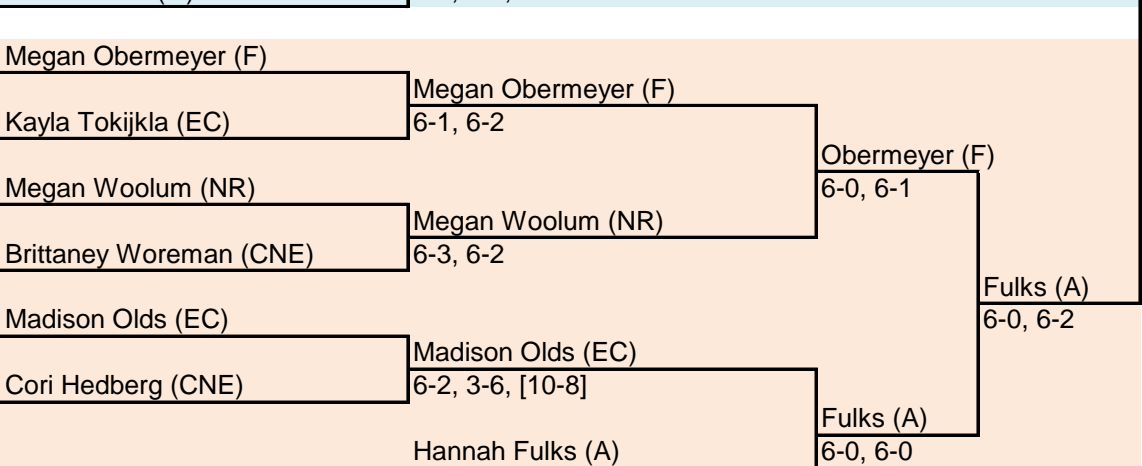

2011 SBC Tournament
Girls Singles
 First Singles
 Second Singles
 Third Singles

Wright (WB)
 6-2, 6-1

	1	2	3	4	5 Total	
Amelia	3	3	2	1		19
Bat	1	0				1
BT	2	1	1			7
Blan	3	1	0			5
CNE	0					0
EC	2	0				2
Fel	2	1	0			4
Gos	0					0
NR	1	0				1
WBr	2	2	1	1	1	18